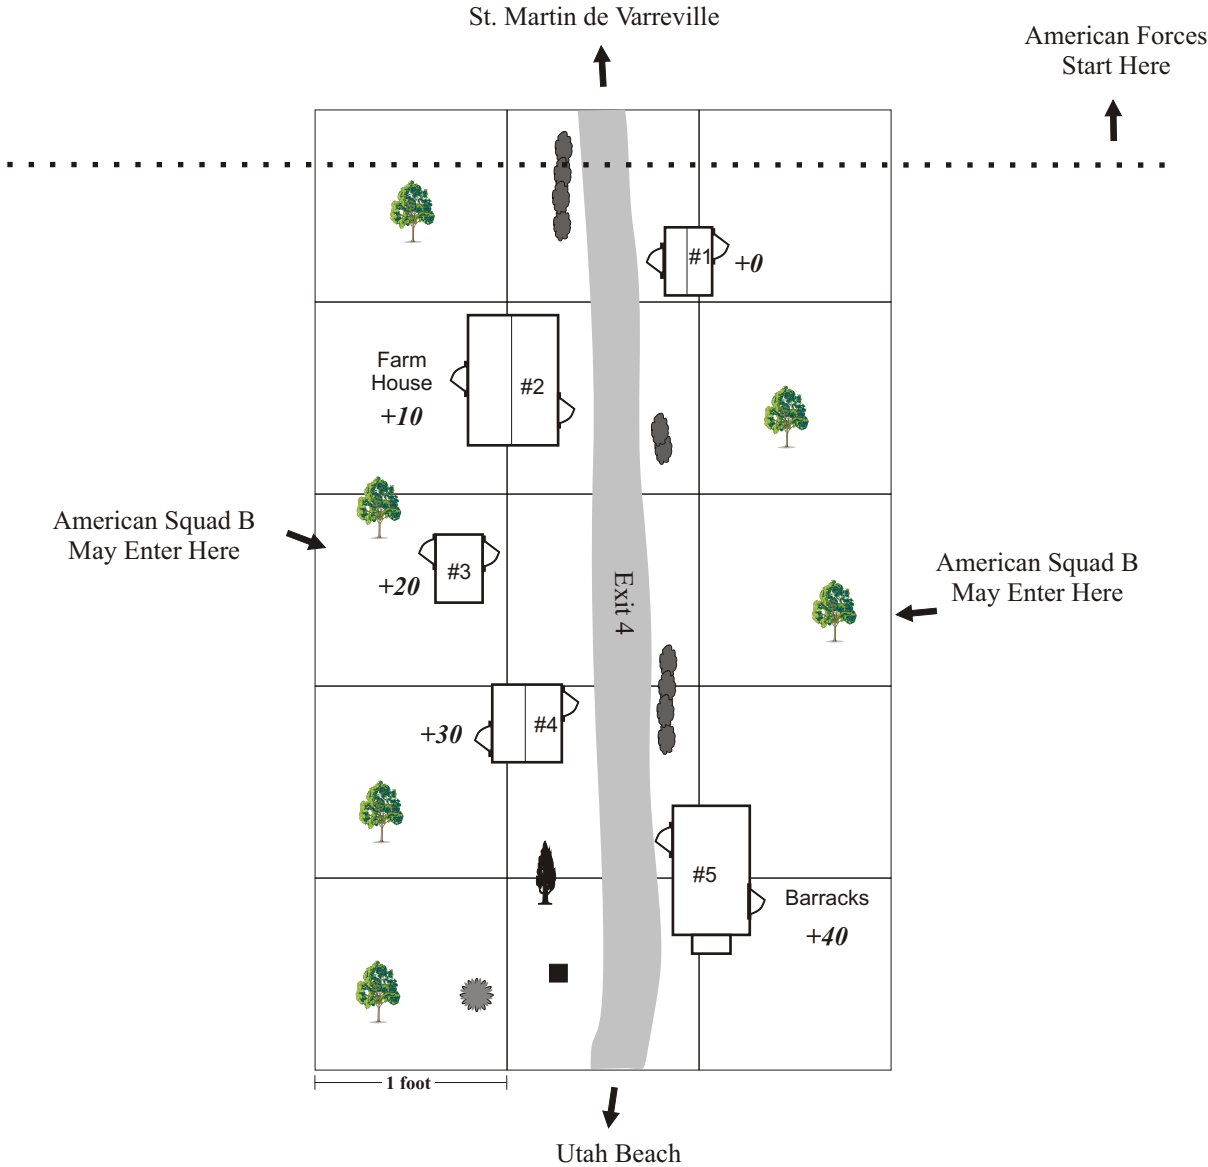

To Lead By Example

THE FACE OF BATTLE

Light

Legend

-  Haystack
-  Hedge
-  Shed
- +10** Activation Modifier

Notes

1. All buildings are made of stone.
2. Building 5 is two-story.
3. The hedge is soft terrain, partial cover.
4. The shed is made of wood.