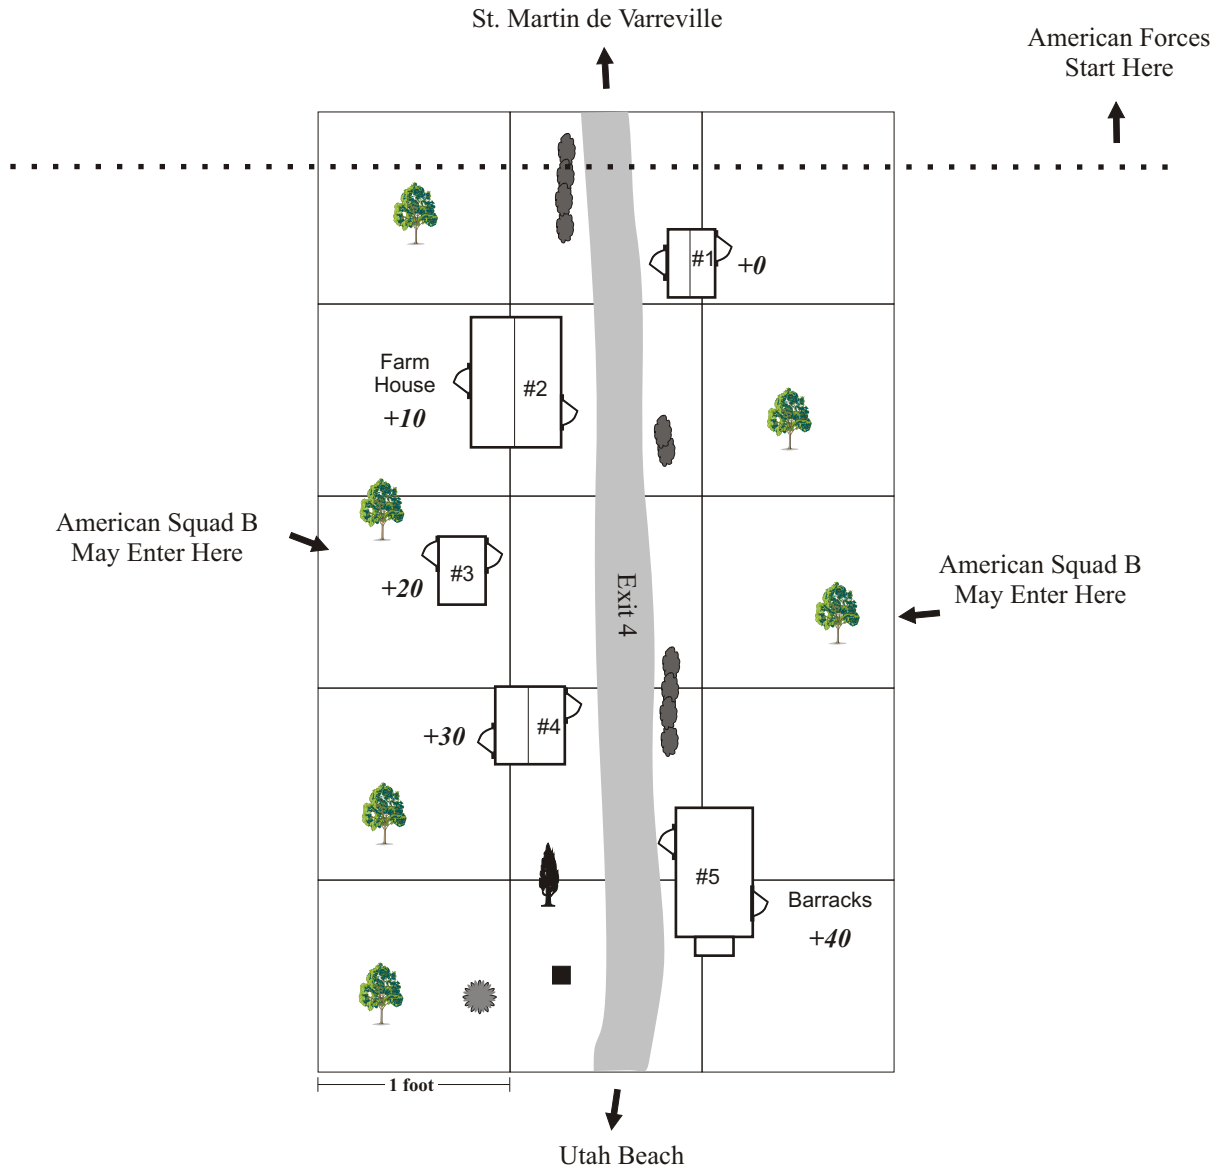

To Lead By Example

THE FACE OF BATTLE

Light

Legend

-  Haystack
-  Hedge
-  Shed
- +10** Activation Modifier

Notes

1. All buildings are made of stone.
2. Building 5 is two-story.
3. The hedge is soft terrain, partial cover.
4. The shed is made of wood.