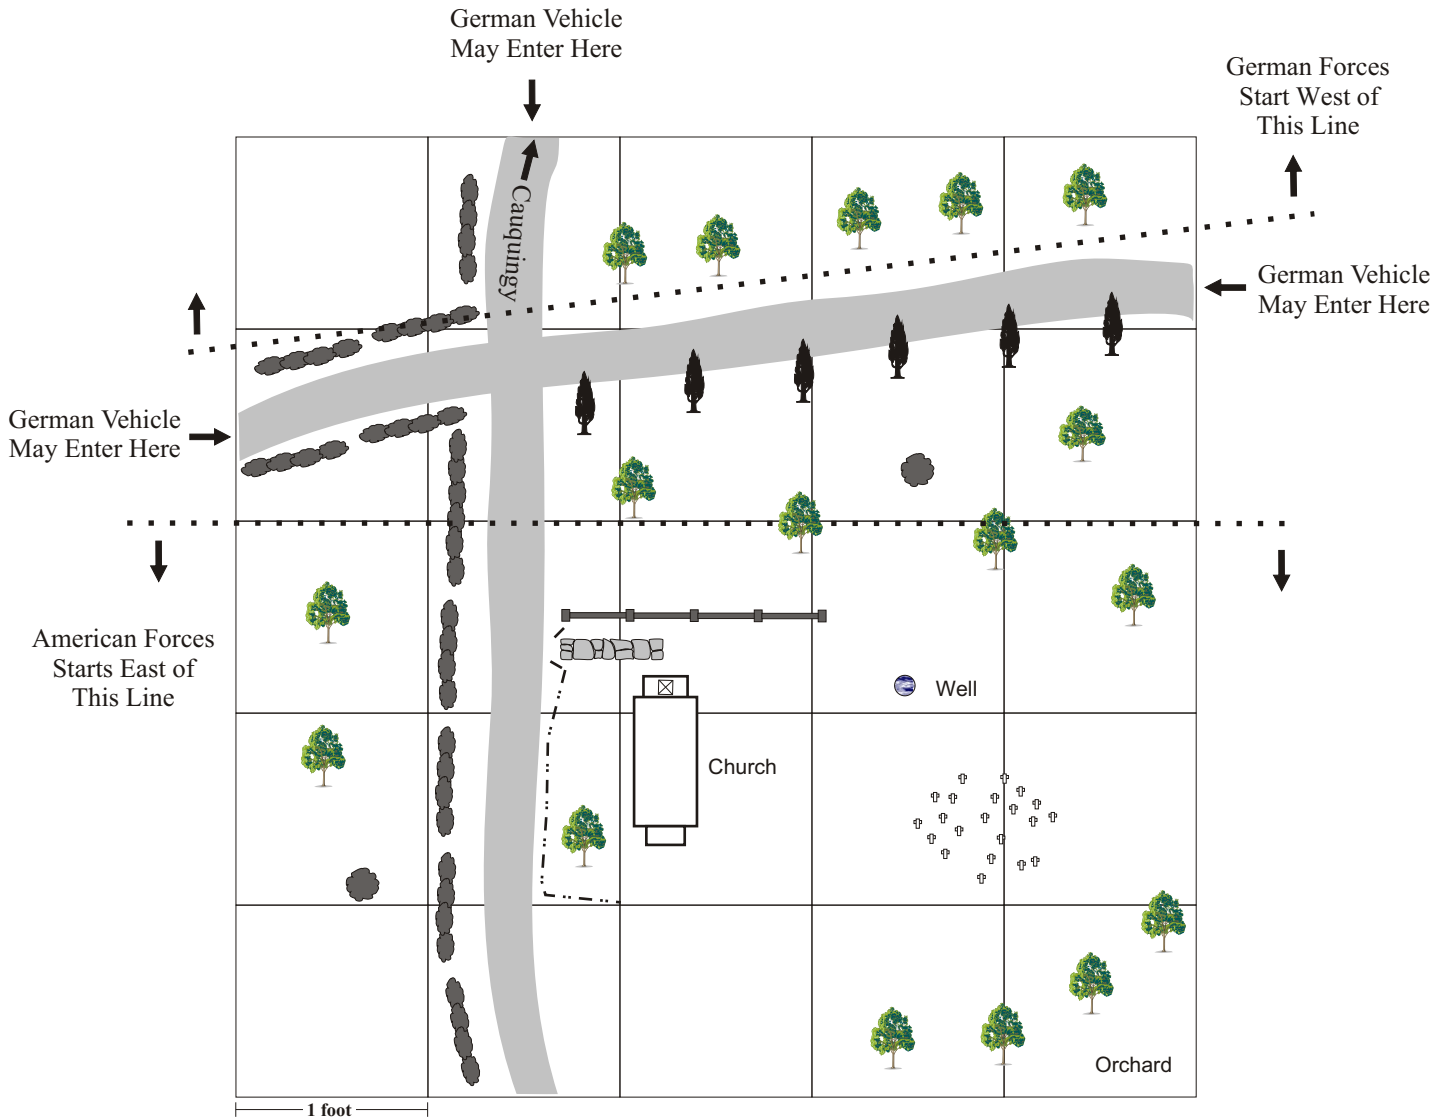

A Good Day to Fight

THE FACE OF BATTLE

Light

Legend

-  Stone Full-Wall
-  Hedge
-  Cemetery
-  Rod Iron Fence

Notes

1. The church is made of stone.
2. The full-wall is hard terrain and blocks LOS.
3. The hedge is soft terrain, partial cover.
4. The rod iron fence is hard terrain, poor cover.