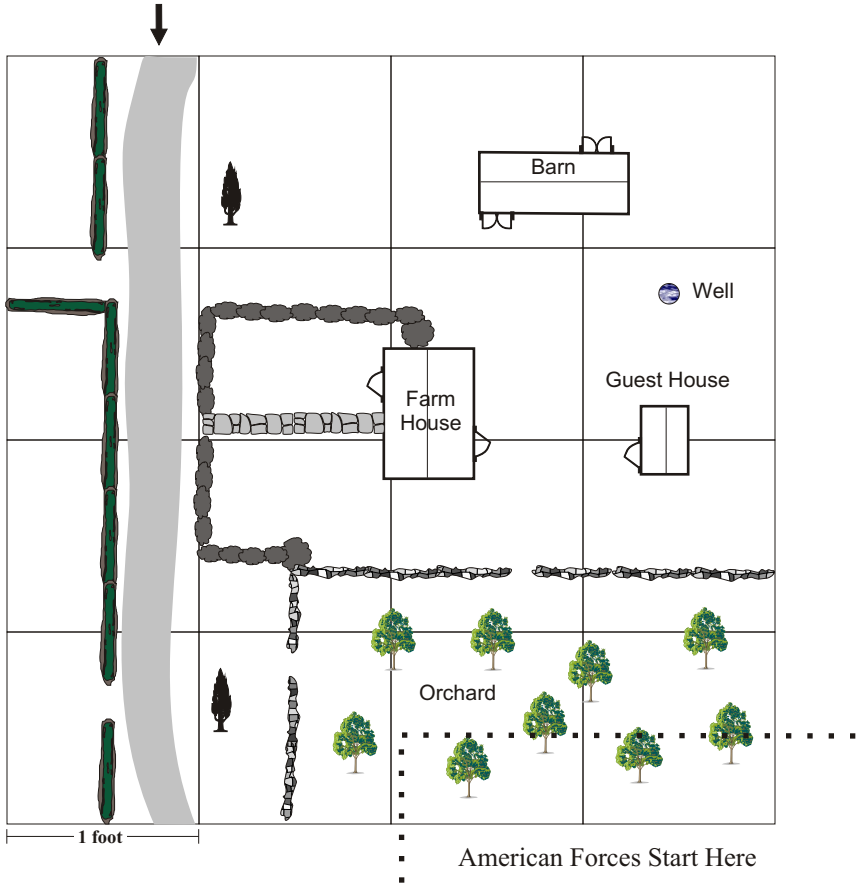

# Thunder Flash

## THE FACE OF BATTLE

Light

German Squad B, Optional Units and Surviving Units Enter Here

### Legend

-  Stone Half-Wall
-  Bocage
-  Hedge

### Notes

1. The farm and guest house are single story and made of stone.
2. The barn is made of wood.
3. The half-wall is hard terrain, good cover.
4. The hedge is soft terrain, partial cover.
5. There are no east facing windows in the farm house.