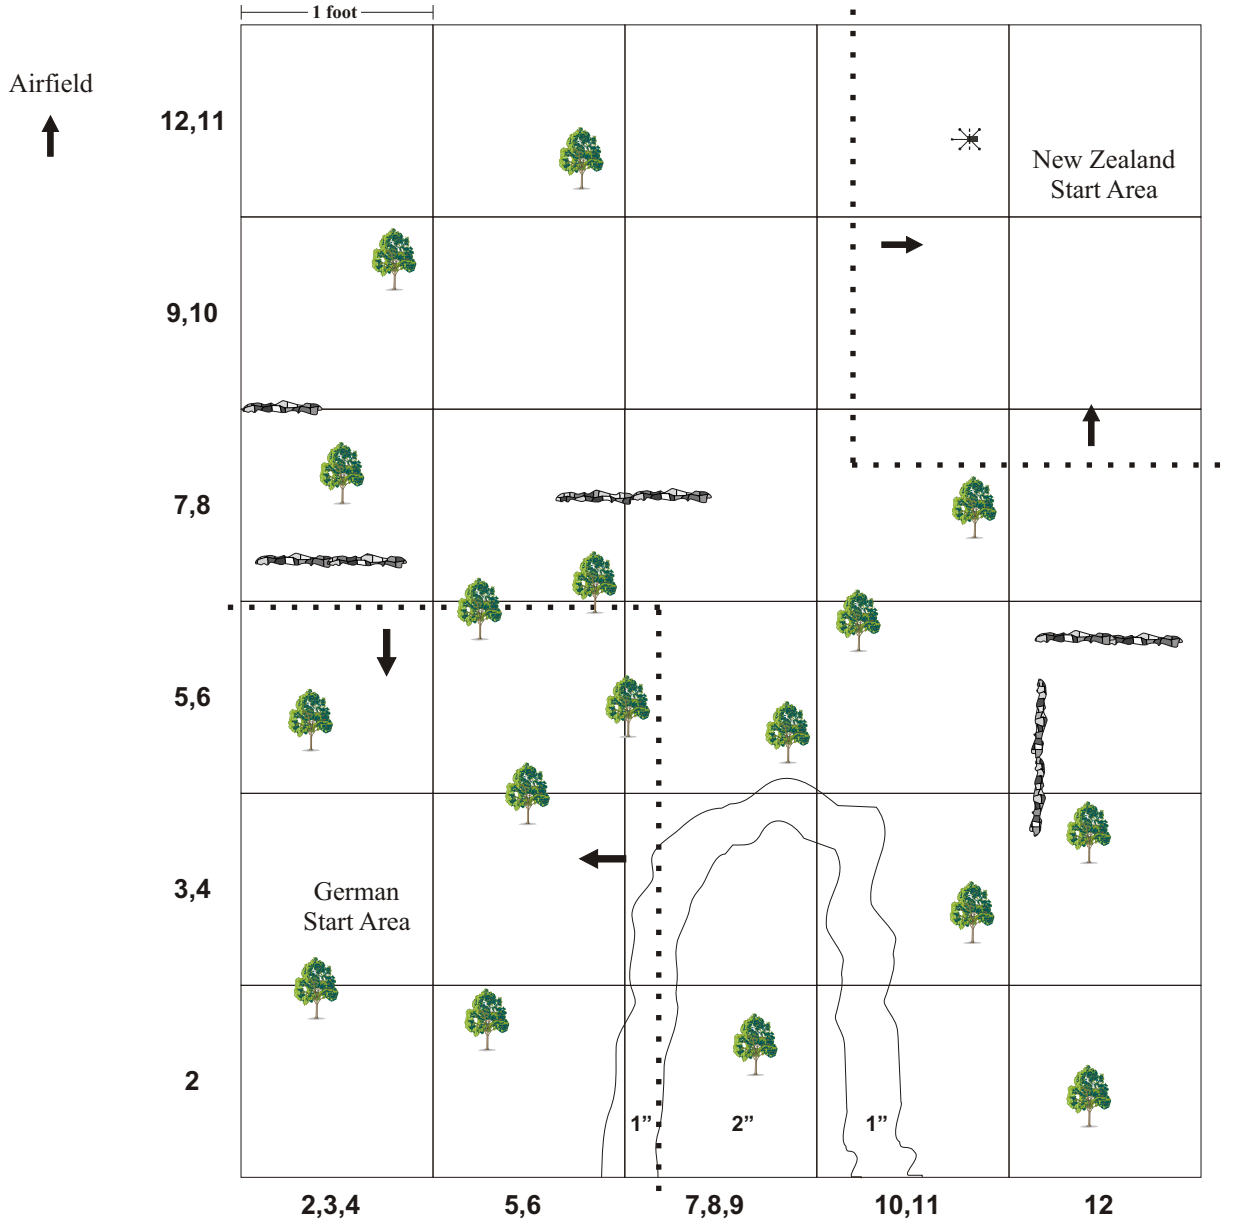

# The Maleme Airfield

## THE FACE OF BATTLE

Moderate

### Legend

-  Stone Wall
-  Olive Tree
-  40mm Bofors

### Notes

1. All ground is considered rough ground.
2. Place a large amount of shrubs, rock and hard terrain type formations for cover on the gaming table.
3. Olive trees may be represented by medium sized trees.
4. The hill is 1" and 2" high. Infantry may climb the hill.