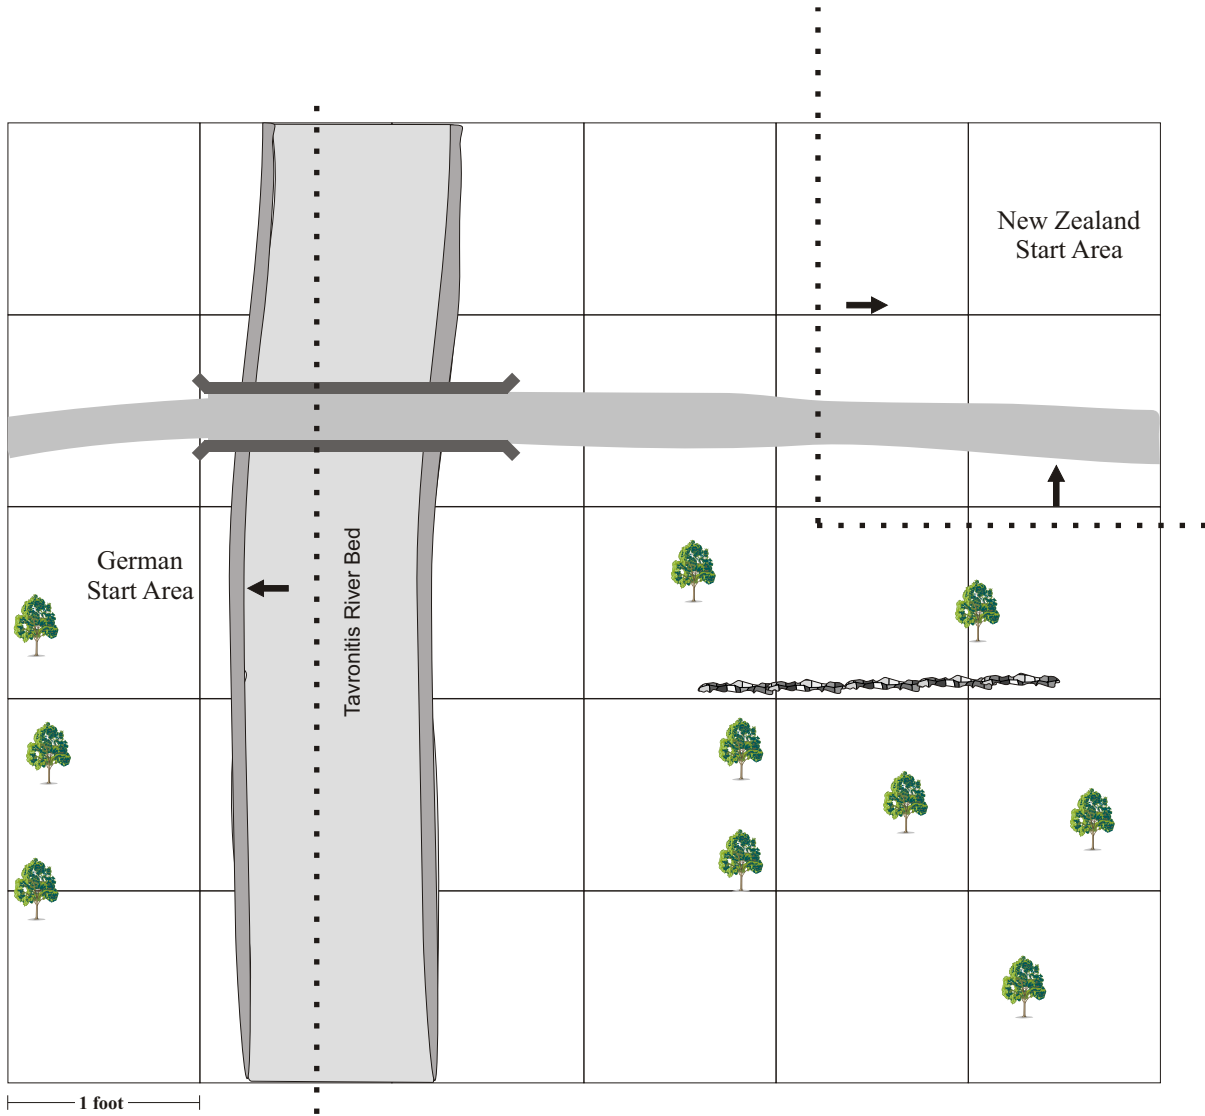

If You Must, You Must!

THE FACE OF BATTLE

None

Legend

-  Stone Wall
-  River Bed
-  River Bank
-  Olive Tree

Notes

1. All ground, including the river bed, is considered rough ground.
2. The river is dry.
3. The bridge is stone and iron.
4. The river banks are hard-partial cover.
5. Place a large amount of rock and hard terrain type formations for cover on the gaming table.
6. Olive trees may be represented by medium sized trees. Place a few olive trees on the east and western edges of the table.
7. Place a stone wall as indicated on the map.