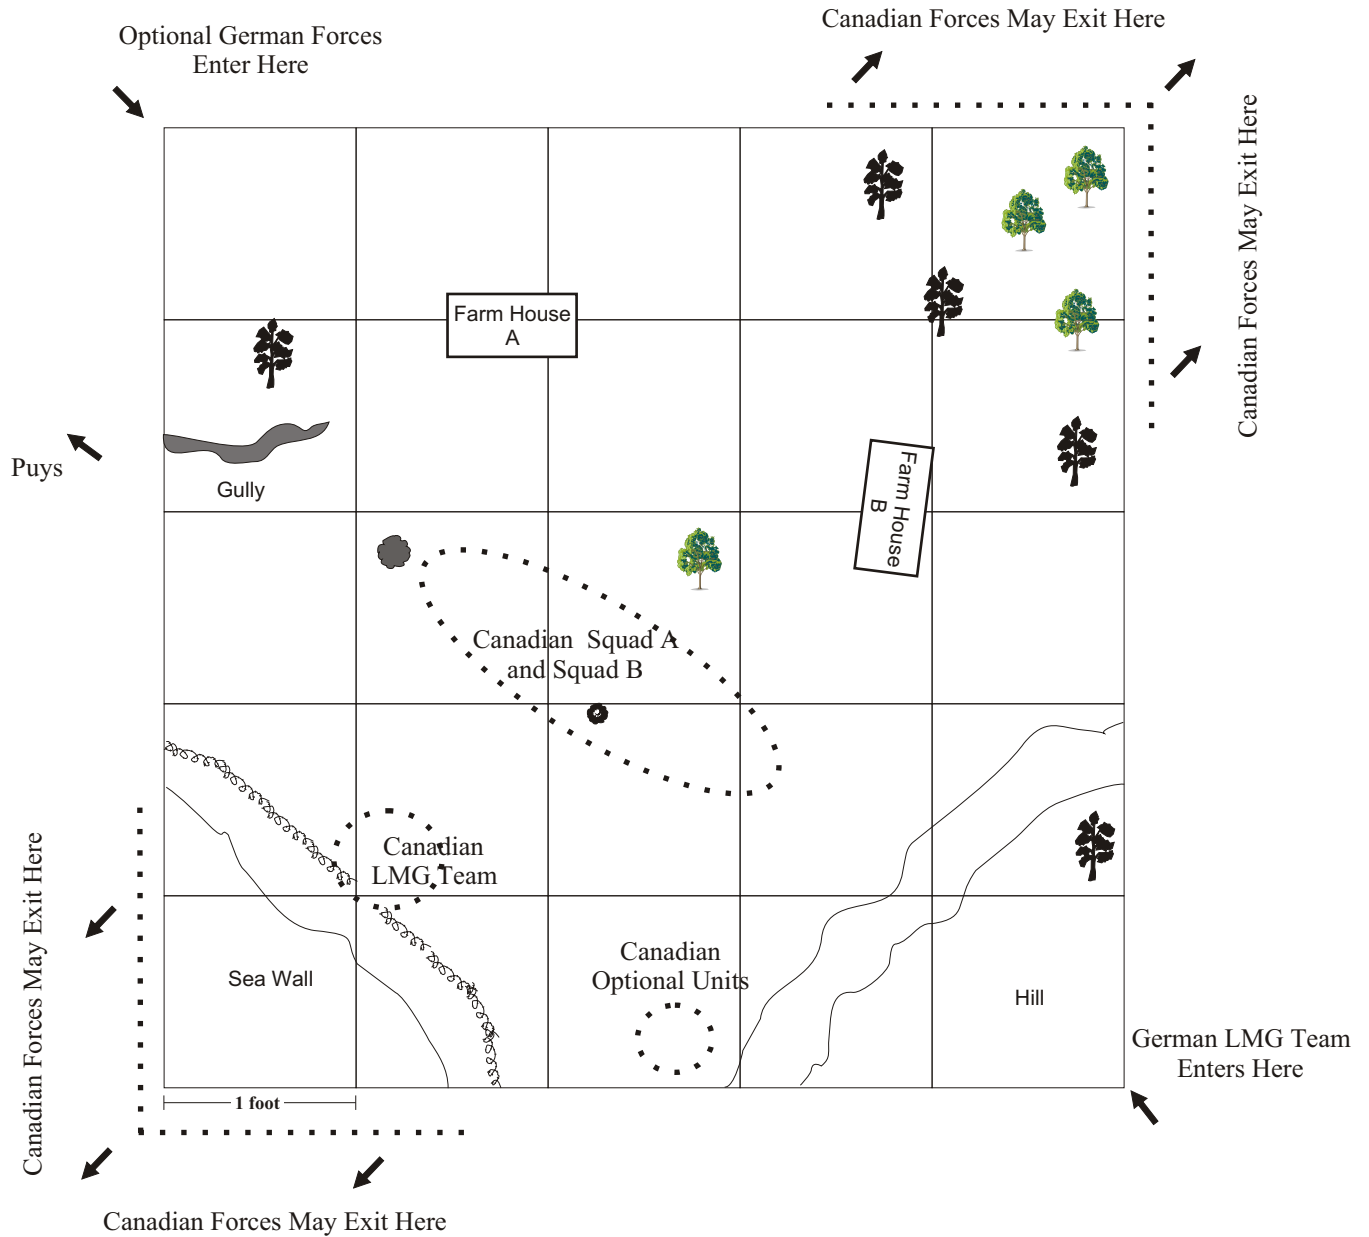

The Heights Beyond

THE FACE OF BATTLE

Moderate

Legend

Wire

Notes

1. Both farmhouses are wooden buildings.
2. There is 4" gap in the wire.
3. The woods are mixed trees.
4. Treat the gully as half movement and a fox hole for cover.
5. The farmhouses are single story.