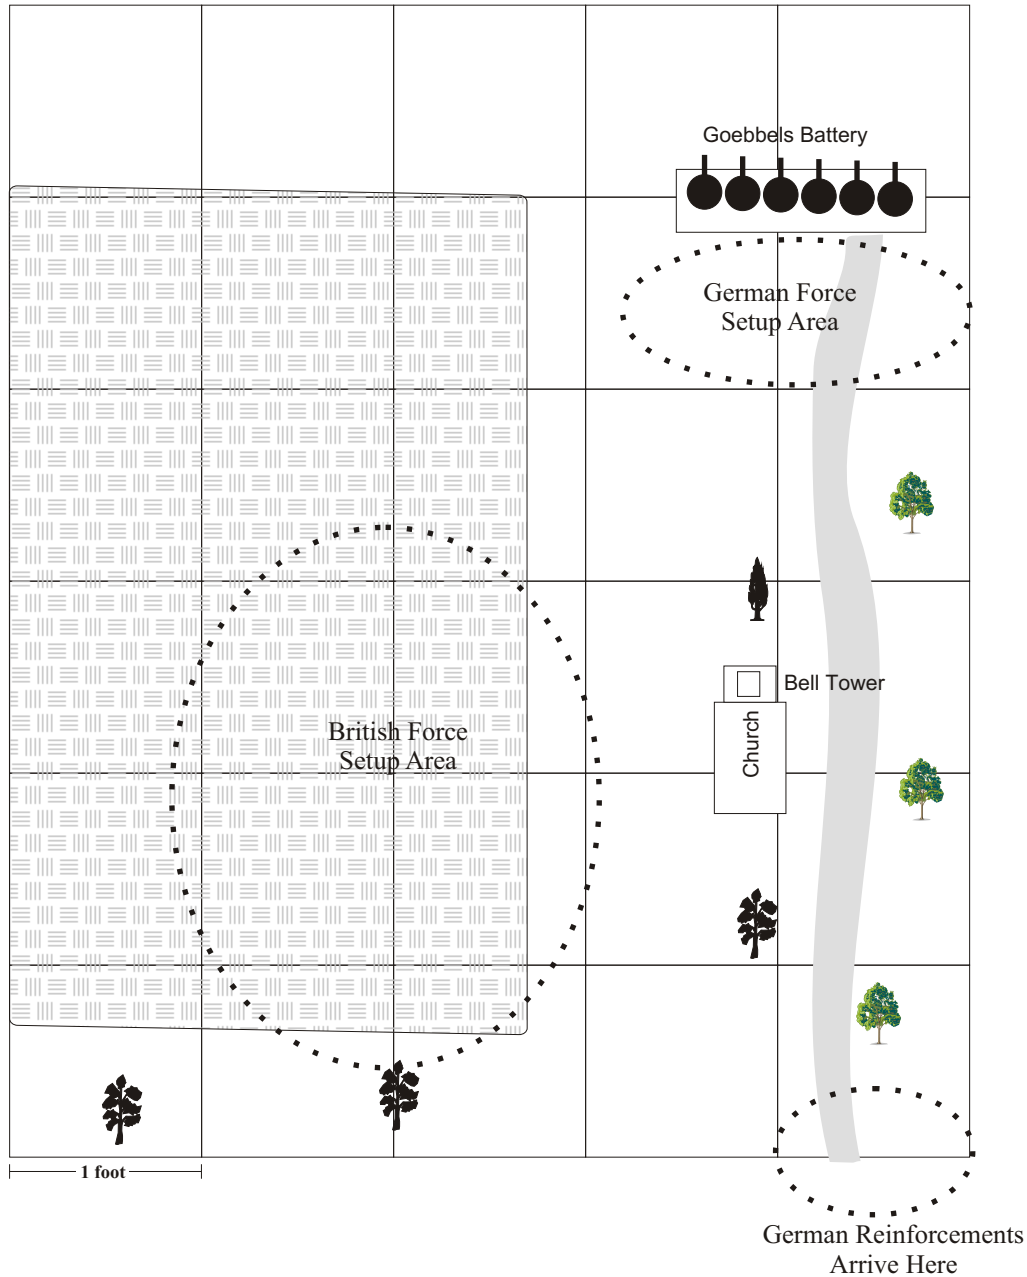

# Yellow II Beach

## THE FACE OF BATTLE

Light

British Forces  
Must Exit This  
Table Edge

### Legend

Corn Field

### Notes

1. The battery is a stone building. The battery may not be entered.
2. The church is a stone building.
3. The corn field is in full season (soft-good cover).
4. The corn field is rough ground to prone troops.
5. When a force arrives at the base of the bell tower, they must spend one action finding the ladder. The chance to locate the ladder is 10%.
6. Once the ladder is found, it takes two actions to climb the bell tower.