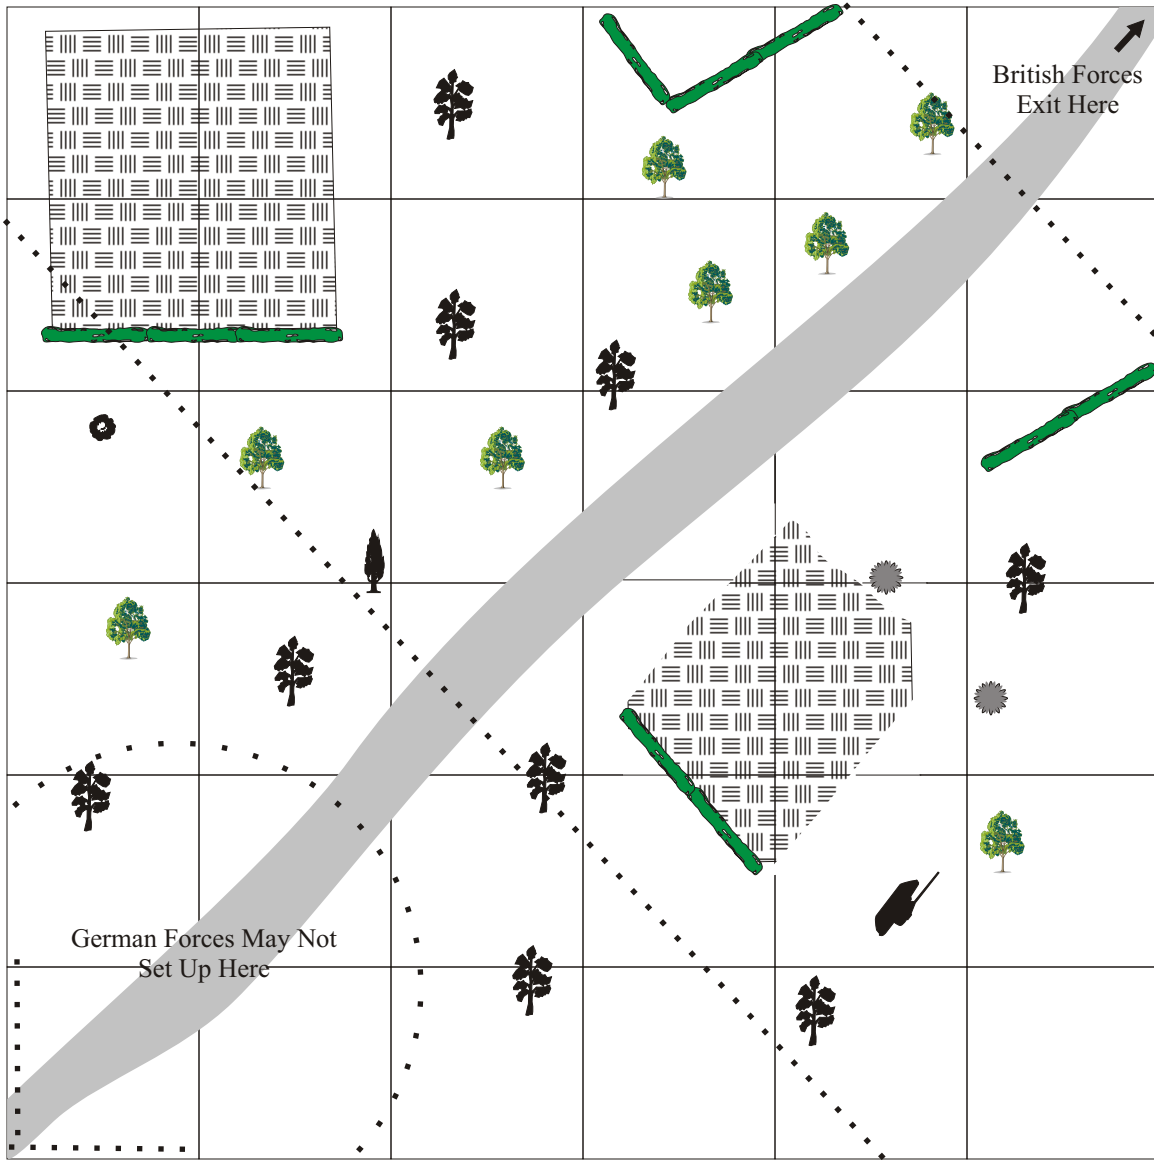

The Night March

THE FACE OF BATTLE

None

British Forces Enter Here

German Forces May Not Set Up Here

Demounted Tank Crew Start Area

Legend

-  Hedge
-  Potato Field
-  Haystack
-  Sherman V Wreck

Notes

1. Place 15 1" to 2" bomb craters on the map.
2. It is night, all night rules are in effect.
3. Hedges are 6' high. Vehicles may freely pass through. It takes one action for infantry to pass through a hedge.
4. The potato fields are rough ground.
5. The Sherman wreck is not burning.