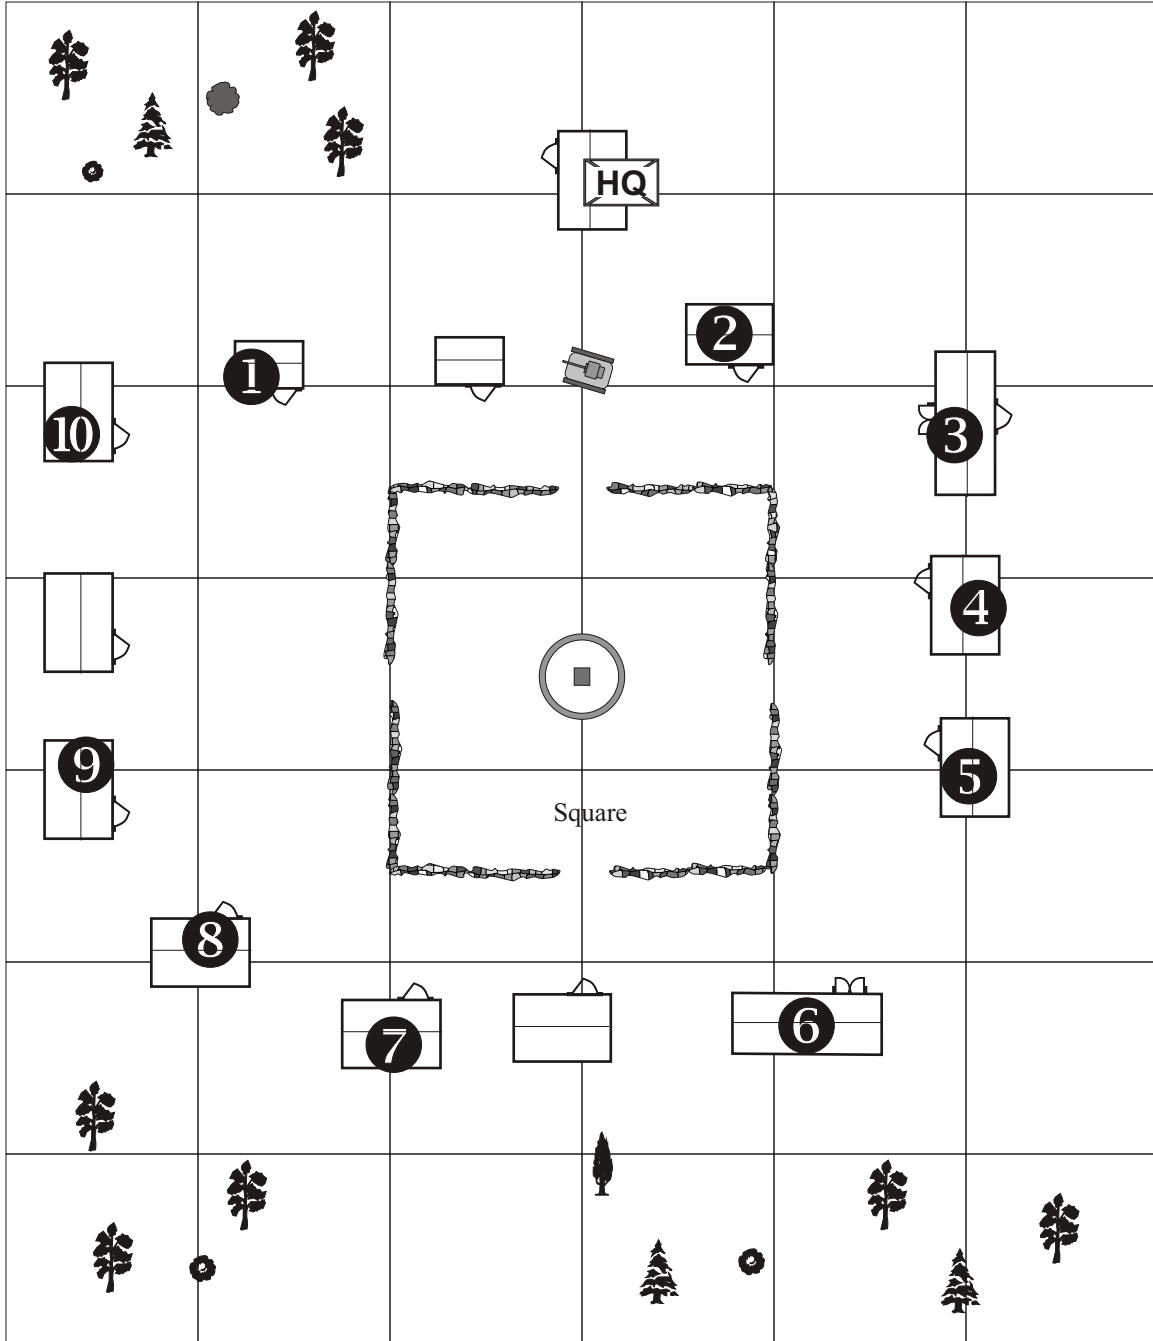

Panzer IV

Notes

1. The half-wall is hard terrain, good cover.

The Bee Hive

THE FACE OF BATTLE

None

Legend

Stone Half-Wall