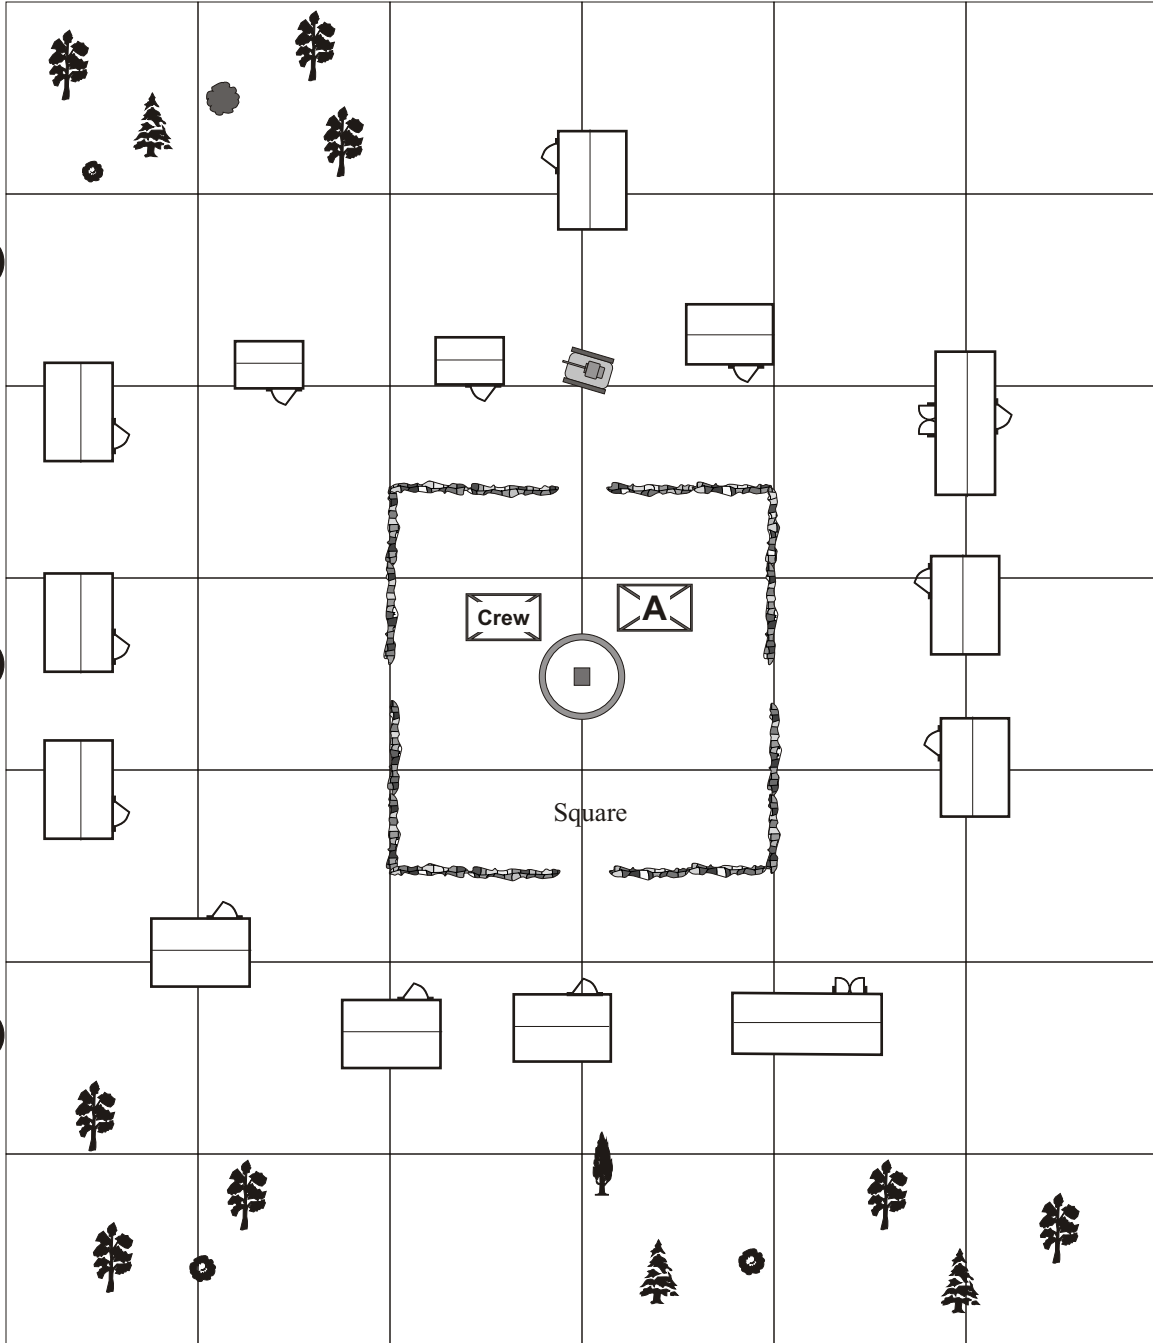

The Bee Hive

THE FACE OF BATTLE

1

2

10

3

9

4

8

5

7

6

Legend

Stone Half-Wall

Squad

Squad B Starting Position

Panzer IV

Notes

1. The half-wall is hard terrain, good cover.

The Bee Hive

THE FACE OF BATTLE

None

Legend

Stone Half-Wall